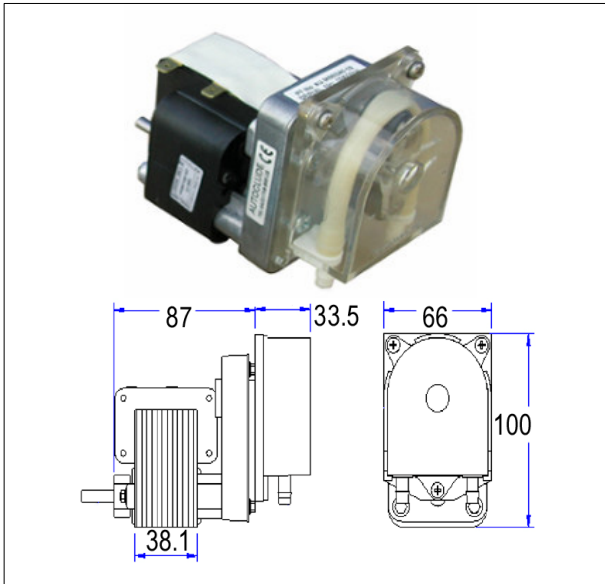

DARI-KOOL INFORMATION

DOSAGE PUMPS

suitable e.g. for plant washer type Westfalia

750090

Dosage pump kit 'Autoclude'
capacity: 185 ml/min
(also available as part number
710245A – full fitted version)

930318

Conversion kit for dosage pump
from:
930216 (55ml/min)
to:
750090 (185ml/min)

930216

Dosage pump universal
incl. hose
inkl. fixing screws
capacity: 55 ml/min
no longer available
replacement: 750090 + 930318

710241

Case for dosage pump
with hose
WS7015-6705-100
no longer available
replacement: 750090 + 930318

Original part numbers for reference only - not to indicate that fabdec numbers are identical.