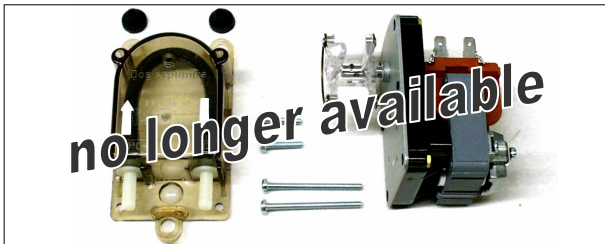

DARI-KOOL INFORMATION

DOSAGE PUMPS

suitable e.g. for plant washer type Westfalia

750090

Dosage pump kit 'Autoclude'
capacity: 185 ml/min
(also available as part number
710245A – full fitted version)

930318

Conversion kit for dosage pump
from:
930216 (55ml/min)
to:
750090 (185ml/min)

930216

Dosage pump universal
incl. hose
inkl. fixing screws
capacity: 55 ml/min
no longer available
replacement: 750090 + 930318

710241

Case for dosage pump
with hose
WS7015-6705-100
no longer available
replacement: 750090 + 930318

Original part numbers for reference only - not to indicate that fabdec numbers are identical.